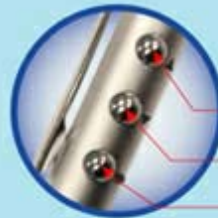

page up

page down

laser pointer