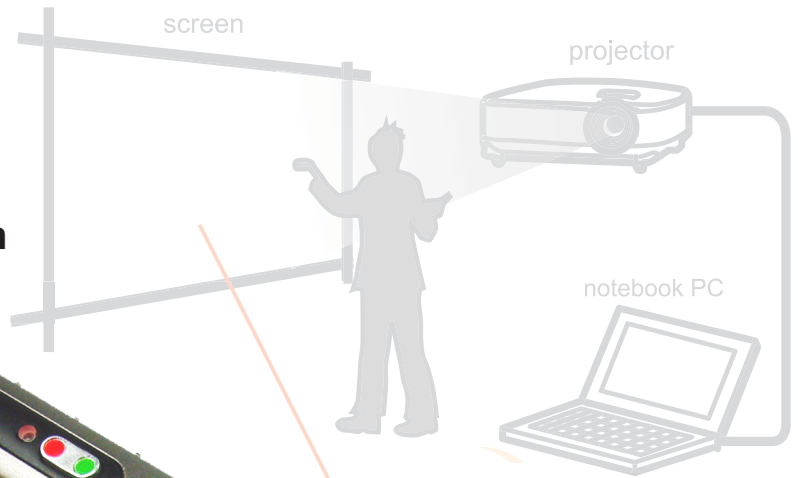

INFINITER 9000

Features:

- ☆ **Green / Red laser pointer**
- ☆ **2 laser colors in one**
- ☆ **Superlative laser function for both indoor and outdoor use**

Applications:

Specifications:

Dimensions (L x φ)	160mm x (14 x 18.9mm) / 6.3" x (0.5" x 0.74")
Weight	81g (3.24oz) -incl. battery
Wavelength	532nm / 630~680nm
Output power	C IIIA . < 5mW , C II . <1mW
Transmission distance	50 feet (15 meters)
Battery	2 x AAA battery